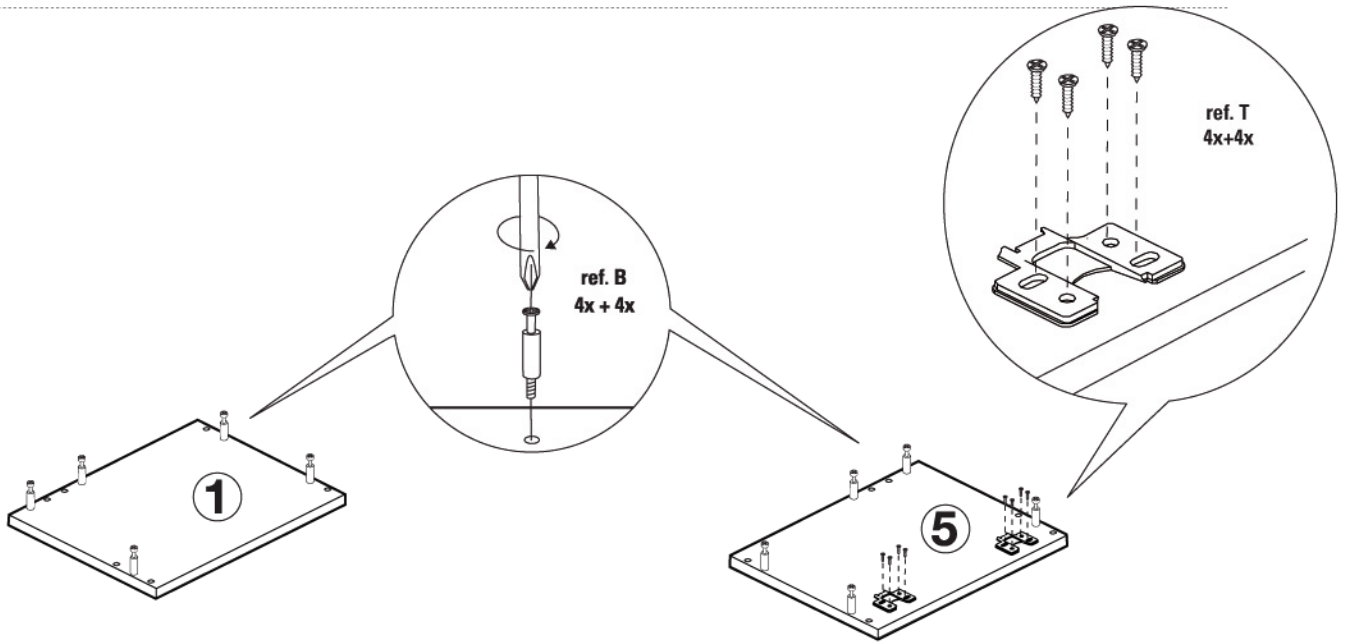

①	1x	350x274x16mm.
②	1x	412x274x16 mm.
③	1x	412x160x16 mm.
④	1x	412x100x16 mm.
⑤	1x	350x274x16 mm.
⑥	1x	442x347x16 mm.

2