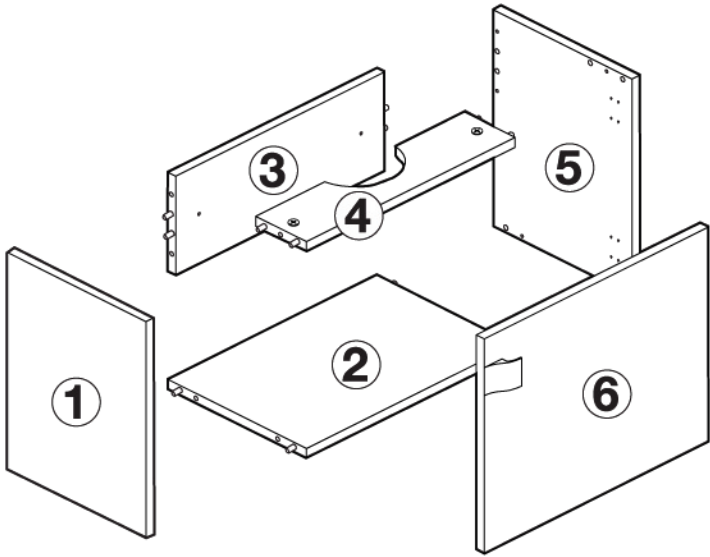

**KIT DE MUEBLE CON LAVABO Y ESPEJO PARÍS**  
**SET OF CABINET, WASHBASIN AND MIRROR PARÍS**  
**ENSEMBLE MEUBLE, VASQUE ET MIRROR PARÍS**

**REF. 10.023**  
450x300x350

ref. H	ref. I	ref. L	ref. B	ref. P	ref. T	ref. Q1	ref. C1	ref. M & ref. N
								
1x	2x	4x	10x	4x	8x	4x	10x	2x

1

- |   |    |                |
|---|----|----------------|
| ① | 1x | 350x274x16mm.  |
| ② | 1x | 412x274x16 mm. |
| ③ | 1x | 412x160x16 mm. |
| ④ | 1x | 412x100x16 mm. |
| ⑤ | 1x | 350x274x16 mm. |
| ⑥ | 1x | 442x347x16 mm. |