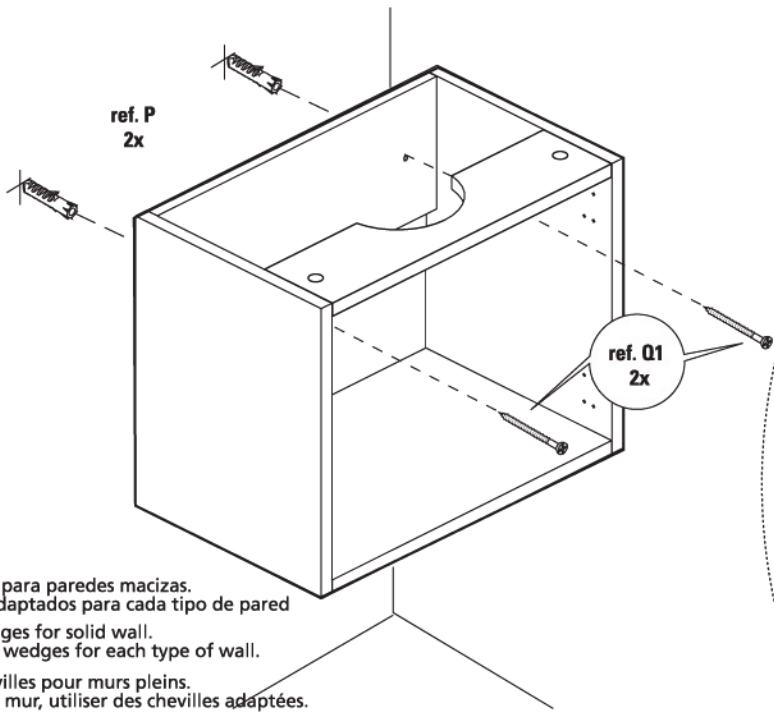

4

Cuidado: Tacos para paredes macizas.
Utilizar tacos adaptados para cada tipo de pared

Attention: Wedges for solid wall.
Use appropriate wedges for each type of wall.

Attention: Chevilles pour murs pleins.
Pour tout autre mur, utiliser des chevilles adaptées.

5

5

6